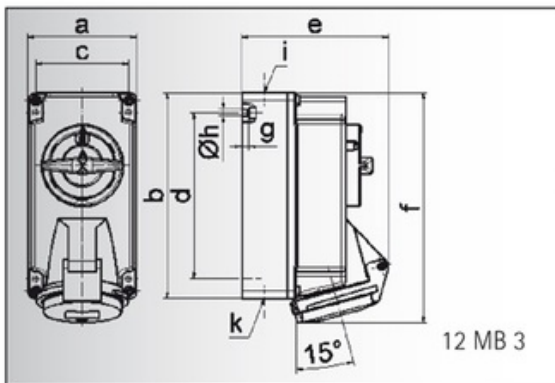

Material

Material of Enclosure	Polycarbonate
Contact / Contact Carrier	contact carrier made of high temperature resistant material, contacts are brass nickel plated
Weight/pcs	0.605 kg
Packaging unit	1 pcs

Ampere	16	16	16
Polzahl	3	4	5
a	90,0	90,0	90,0
b	170,0	170,0	170,0
c	77,0	77,0	77,0
d	137,5	137,5	137,5
e	108,0	114,0	121,0
f	188,5	188,5	190,0
g	6,0	6,0	6,0
h ø	5,5	5,5	5,5
i	M 20	M 20	M 20
k	M 20/25	M 20/25	M 20/25