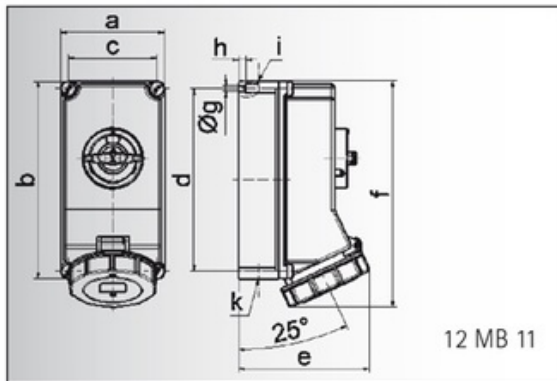

Material

Material of Enclosure	Polycarbonate
Contact / Contact Carrier	contact carrier made of high temperature resistant material, contacts are brass nickel plated
Weight/pcs	1.255 kg
Packaging unit	1 pcs

Ampere	32	32	32
Polzahl	3	4	5
a	118,0	118,0	118,0
b	225,0	225,0	225,0
c	101,0	101,0	101,0
d	208,0	208,0	208,0
e	143,0	143,0	149,0
f	255,0	255,0	255,0
g ø	6,5	6,5	6,5
h	8,0	8,0	8,0
i	2 x M 25	2 x M 25	2 x M 25
k	2 x M 25	2 x M 25	2 x M 25