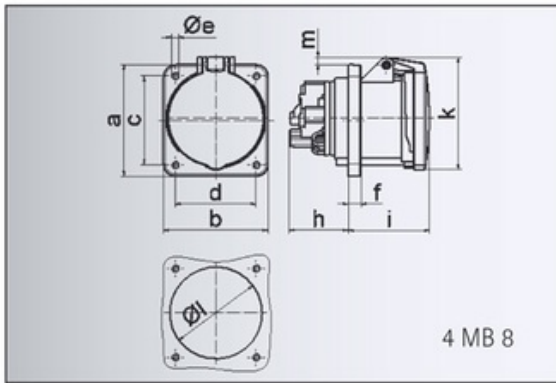

Ampere	63	63	63
Polzahl	3	4	5
a	107,0	107,0	107,0
b	100,0	100,0	100,0
c	85,0	85,0	85,0
d	77,0	77,0	77,0
e ø	6,5	6,5	6,5
f	12,0	12,0	12,0
h	56,5	56,5	56,5
i	77,0	77,0	77,0
k	110,0	110,0	110,0
l ø	88,0	88,0	88,0
m	7,0	7,0	7,0
Leiter mm² min	6	6	6
Leiter mm² max	25	25	25