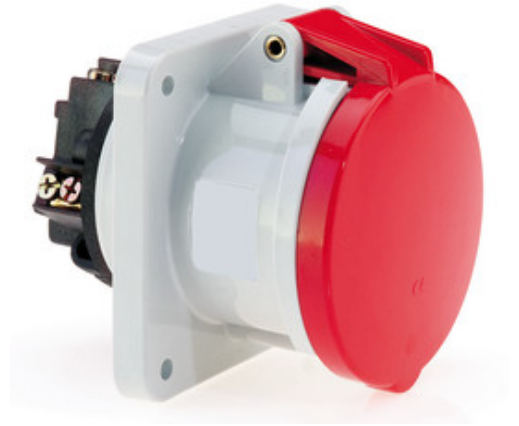

# panel mounting socket outlet, straight - flange 107x100 fixing centers 85x77

## Product description

Order number	134
EAN/pcs	4024941001342
Product Group	GT panel mounting socket outlet straight
Amperage	63A
Poles	4p (3P+PE)
Earth 'Clock' Position	6 h
Voltage	380 up to 415V
Frequency	50 and 60Hz
Protection	IP44
Color code	red RAL 3000
Connection Design	screw terminal as box terminal with Kontex-contact
Max. conductor	25.0 mm <sup>2</sup>