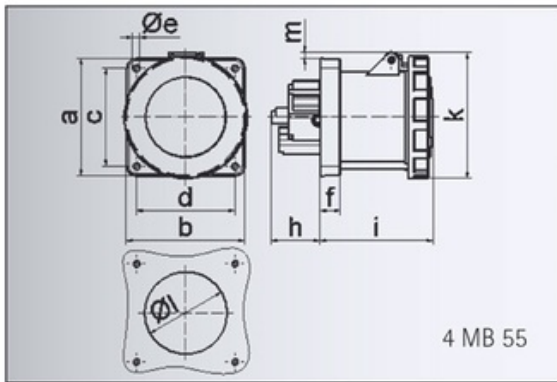

panel mounting socket outlet, straight - flange 120x120, fixing centers 100x100

Product description

Order number	13447
EAN/pcs	4024941134477
Product Group	GT panel mounting socket outlet straight
Amperage	125A
Poles	4p (3P+PE)
Earth 'Clock' Position	6 h
Voltage	380 up to 415V
Frequency	50 and 60Hz
Protection	IP67
Color code	red RAL 3000
Connection Design	screw terminal as box terminal with Kontex-contact
Max. conductor	70.0 mm ²

Ampere	125	125	125
Polzahl	3	4	5
a	120,0	120,0	120,0
b	120,0	120,0	120,0
c	100,0	100,0	100,0
d	100,0	100,0	100,0
e ø	6,5	6,5	6,5
f	21,0	21,0	21,0
h	50,0	50,0	50,0
i	117,0	117,0	117,0
k	129,0	129,0	129,0
l ø	104,0	104,0	104,0
m	6,0	6,0	6,0
Leiter mm ² min	25	25	25
Leiter mm ² max	70	70	70