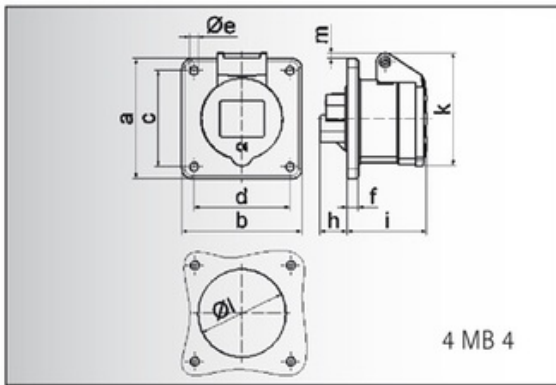

panel mounting socket outlet, straight - flange 75x75, fixing centers 60x60

Product description

Order number	1324
EAN/pcs	4024941013246
Product Group	GT panel mounting socket outlet straight
Amperage	16A
Poles	4p (3P+PE)
Earth 'Clock' Position	6 h
Voltage	380 up to 415V
Frequency	50 and 60Hz
Protection	IP44
Color code	red RAL 3000
Connection Design	screw terminal
Max. conductor	4,0 mm ²

Further Information

Material

Material of Enclosure	Polyamide
Contact / Contact Carrier	contact carrier made of polyamide, the contacts are brass
Weight/pcs	0.138 kg
Packaging unit	10 pcs

Ampere	16	16	16	32	32	32
Polzahl	3	4	5	3	4	5
a	75,0	75,0	75,0	75,0	75,0	75,0
b	75,0	75,0	75,0	75,0	75,0	75,0
c	60,0	60,0	60,0	60,0	60,0	60,0
d	60,0	60,0	60,0	60,0	60,0	60,0
e Ø	5,5	5,5	5,5	5,5	5,5	5,5
f	7,0	7,0	7,0	8,0	8,0	8,0
h	17,0	26,0	17,0	36,0	36,0	19,0
i	51,0	53,0	53,0	62,0	62,0	62,0
k	70,0	80,0	85,0	90,0	90,0	98,0
l Ø	45,0	45,0	55,0	60,0	60,0	60,0
m	3,5	7,0	11,5	12,0	12,0	17,0
Leiter mm ² min	1,5	1,5	1,5	2,5	2,5	2,5
Leiter mm ² max	4	4	4	10	10	10