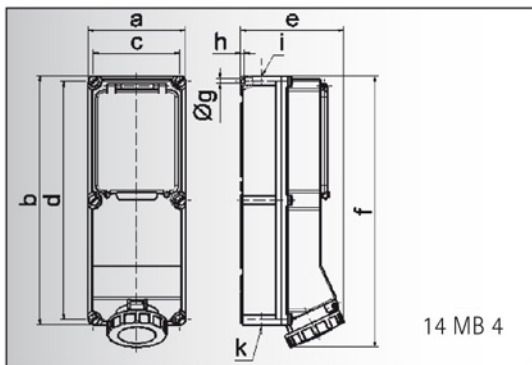

# Data sheet

Order number: 15160

GT wall mounting socket outlet, fused

Ampere	125A
Poles	5p (3p+N+PE)
Orientation	6 h
Voltage	200/346 up to 240/415V
Frequency	50 and 60Hz
Protection	IP67
Color Code	RAL 3000 red (Hinged Cover)
Connection Design	screw terminal as box terminal with Kontex-contact albaum
Contact carrier	made of high temperature resistant material, the contacts are brass nickel plated, the box terminals are brass high temperature /brass/nicke high temperature /brass/nicke
Material of enclosure	housing material PC RAL 1013 PC RAL 1013

Ampere	63	63	63	125	125
Polzahl	3	4	5	4	5
a	180,0	180,0	180,0	180,0	180,0
b	460,0	460,0	460,0	460,0	460,0
c	160,0	160,0	160,0	160,0	160,0
d	440,0	440,0	440,0	440,0	440,0
e	191,0	191,0	191,0	210,0	210,0
f	500,0	500,0	500,0	512,0	512,0
g ø	8,3	8,3	8,3	8,3	8,3
h	6,5	6,5	6,5	6,5	6,5
i	M 40	M 40	M 40	M 40	M 40
k	M 32/40	M 32/40	M 32/40	M 40/50	M 40/50