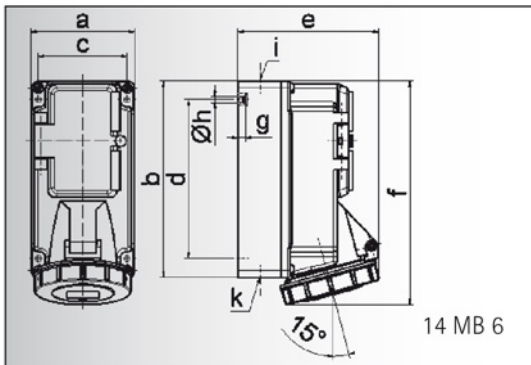

# Data sheet

Order number: 15024

GT wall mounting socket outlet, fused

Ampere	<b>16A</b>
Poles	<b>3p (2P+PE)</b>
Orientation	<b>6 h</b>
Voltage	<b>200 up to 250V</b>
Frequency	<b>50 and 60Hz</b>
Protection	<b>IP67</b>
Color Code	<b>RAL 5010 blue (Hinged Cover)</b>
Connection Design	<b>screw terminal</b>
Contact carrier	<b>made of Polyamide contacts are brass</b>
Material of enclosure	<b>housing material PC RAL 1013 PC RAL 1013</b>

	16	16	16
Ampere	16	16	16
Polzahl	3	4	5
a	90,0	90,0	90,0
b	170,0	170,0	170,0
c	77,0	77,0	77,0
d	137,5	137,5	137,5
e	108,0	115,0	121,0
f	191,5	191,5	191,5
g	6,0	6,0	6,0
h ø	5,5	5,5	5,5
i	M 20	M 20	M 20
k	M 20/25	M 20/25	M 20/25